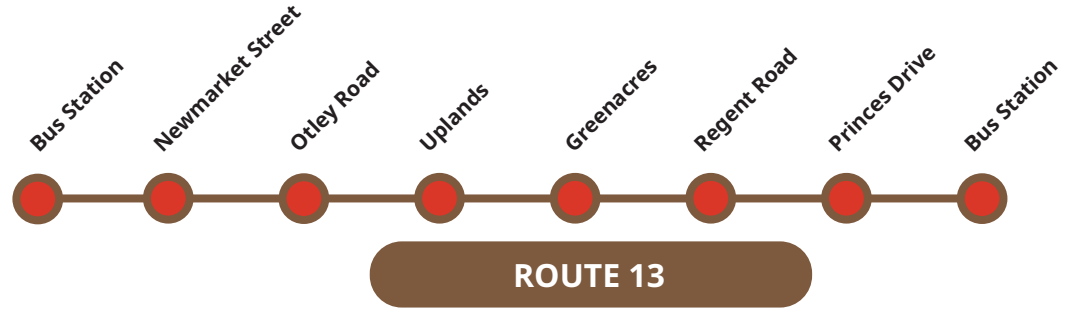

Skipton Bus Services

- 12 Skipton - Carleton Circular
- 13 Skipton - Greenacres Circular
- 14 Skipton - Embsay Circular
- 16 Skipton - Horse Close Circular

From Saturday 30 November 2024

Route 12 SKIPTON - CARLETON CIRCULAR						
Monday - Friday						
Skipton Bus Station	0905	1005	1105	1205	1340	1500
Carleton, Carleton Centre	0915	1015	1115	1215	1350	1510
Skipton Bus Station	0930	1030	1130	1230	1405	1525

Route 12 SKIPTON - CARLETON CIRCULAR							
Saturday							
Skipton Bus Station	0905	1005	1105	1305	1405	1435	1535
Carleton, Carleton Centre	0915	1015	1115	1315	1415	1445	1545
Skipton Bus Station	0930	1030	1130	1330	1430	1500	1600

Route 13 SKIPTON - GREENACRES CIRCULAR				
Monday - Saturday				
Skipton Bus Station	0930	1030	1230	1330
Rail Station	0935	1035	1235	1335
Greenacres	0941	1041	1241	1341
Rail Station	0949	1049	1249	1349
Skipton Bus Station	0955	1055	1255	1355