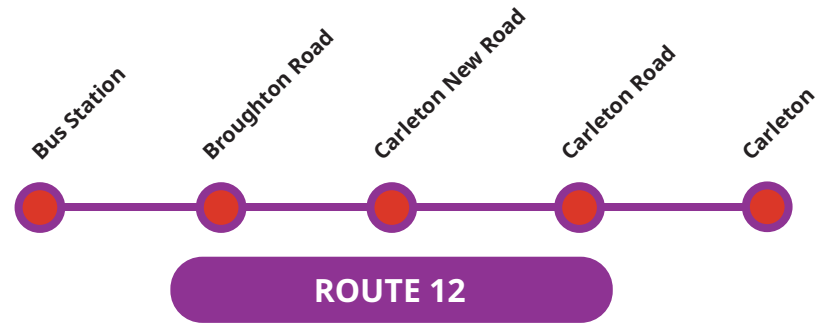

Skipton Bus Services

- 12 Skipton - Carleton Circular
- 13 Skipton - Greenacres Circular
- 14 Skipton - Embsay Circular
- 16 Skipton - Horse Close Circular

From Saturday 30 November 2024

Route 12 SKIPTON - CARLETON CIRCULAR						
Monday - Friday						
Skipton Bus Station	0905	1005	1105	1205	1340	1500
Carleton, Carleton Centre	0915	1015	1115	1215	1350	1510
Skipton Bus Station	0930	1030	1130	1230	1405	1525

Route 12 SKIPTON - CARLETON CIRCULAR							
Saturday							
Skipton Bus Station	0905	1005	1105	1305	1405	1435	1535
Carleton, Carleton Centre	0915	1015	1115	1315	1415	1445	1545
Skipton Bus Station	0930	1030	1130	1330	1430	1500	1600

Route 13 SKIPTON - GREENACRES CIRCULAR				
Monday - Saturday				
Skipton Bus Station	0930	1030	1230	1330
Rail Station	0935	1035	1235	1335
Greenacres	0941	1041	1241	1341
Rail Station	0949	1049	1249	1349
Skipton Bus Station	0955	1055	1255	1355